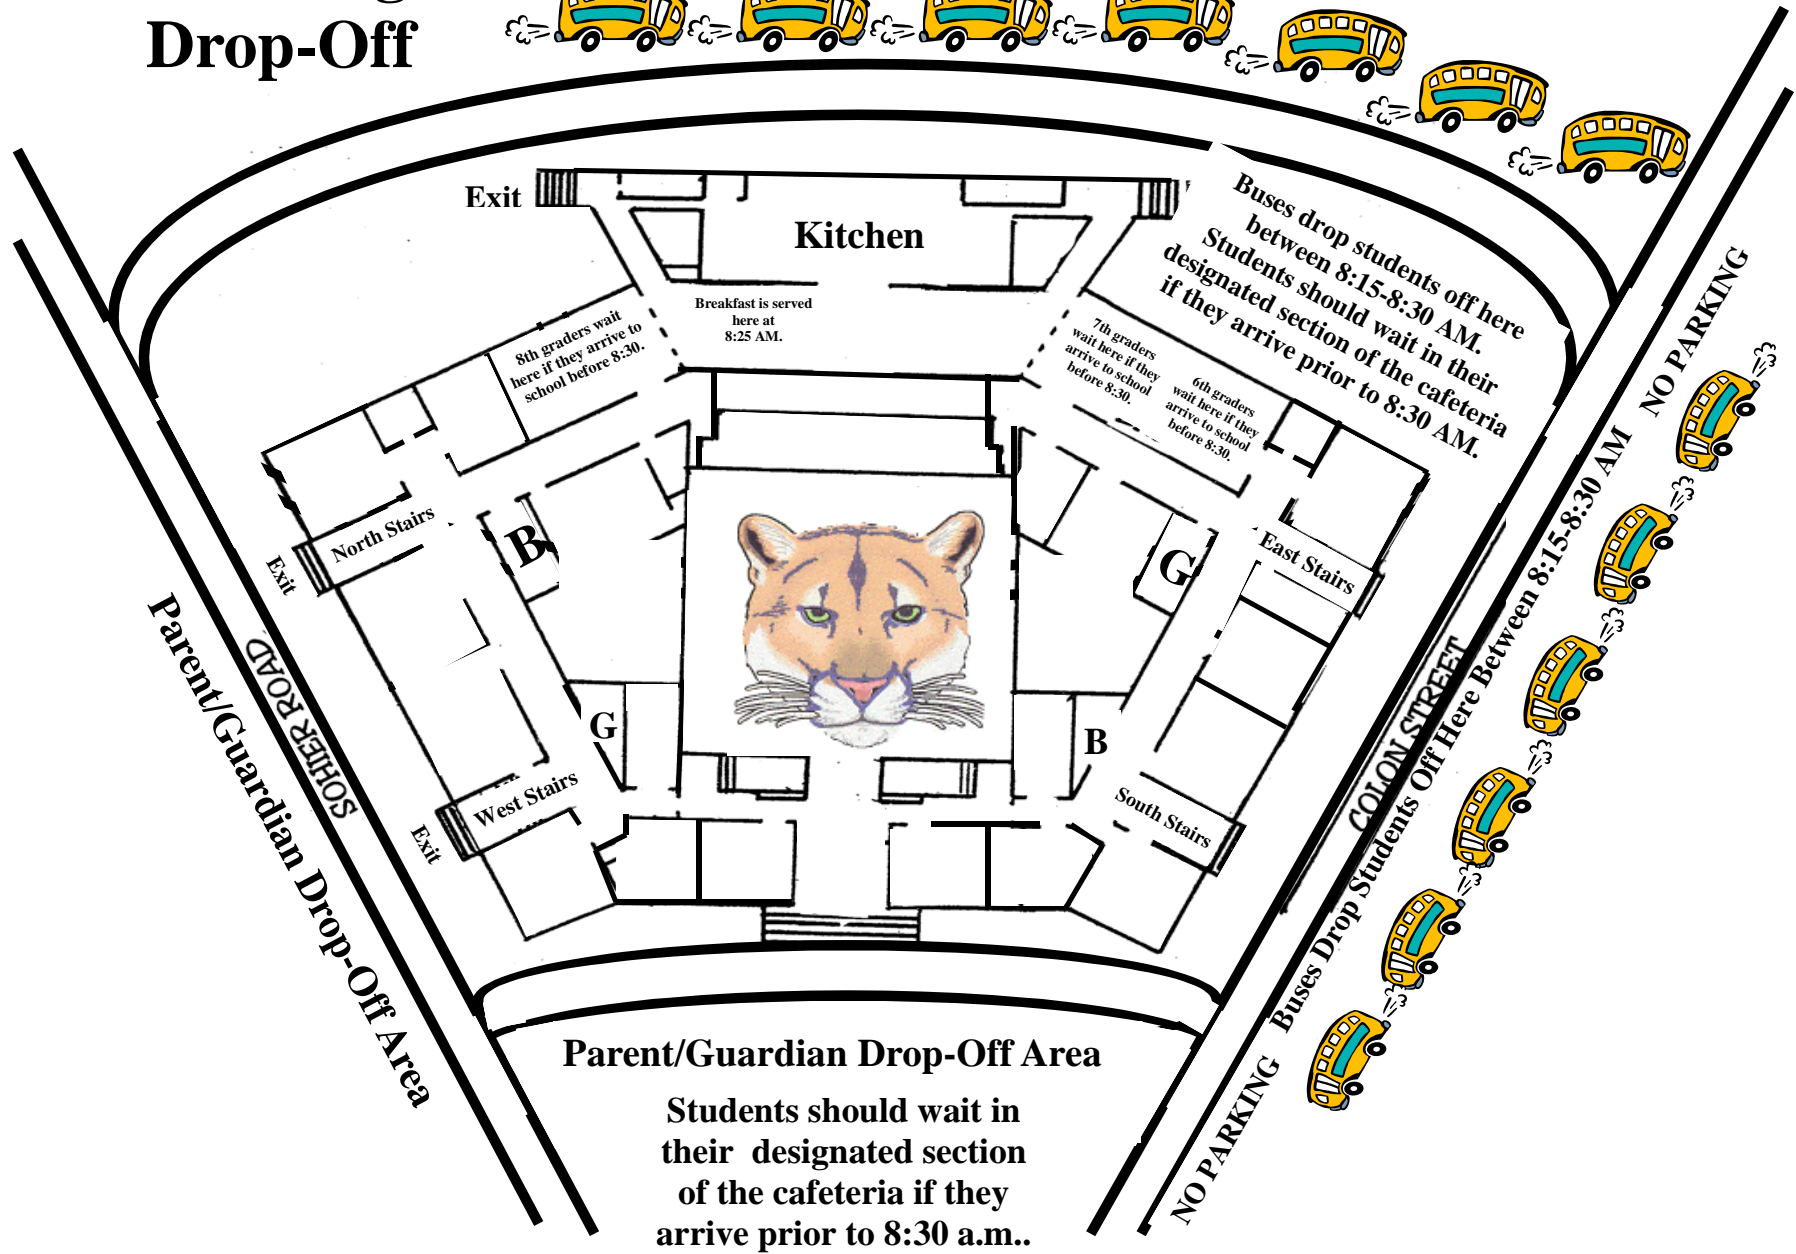

# Morning Drop-Off

Students should wait in their designated section of the cafeteria if they arrive prior to 8:30 a.m..